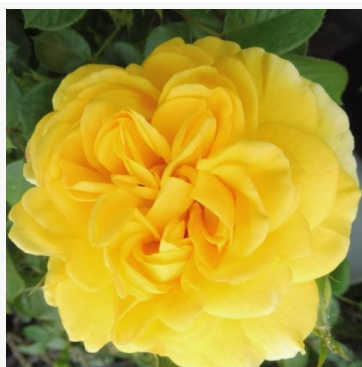

Rosa Cheerfulness

Gul - bed floribunda rose
70-100 cm
diskret duftende rose - centifolia aroma
Discovered by - pharmaROSA®