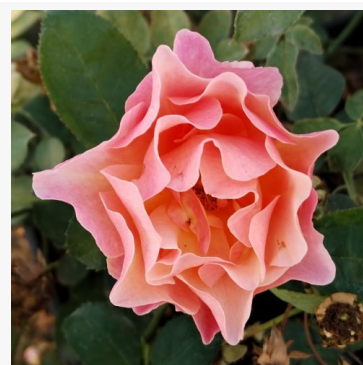

Rosa Women's Choice

Orange - bed floribunda rose
60-90 cm
diskret duftende rose - syrlig aroma
Martin Vissers