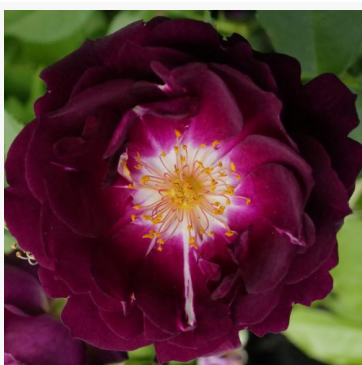

Rosa Royal Celebration

Lilla - bed floribunda rose
80-120 cm
intenst duftende rose - kanel aroma
Tom Carruth