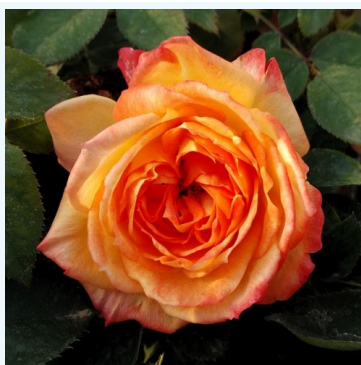

Rosa Cyelene

Orange - tehybridrose
60-80 cm
duftløs rose - -
Keisei Rose Nursery