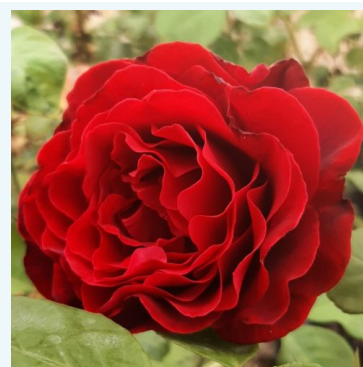

Rosa Sealed with a Kiss™

rød - tehybridrose
80-90 cm
intenst duftende rose - anis aroma
Nola M. Simpson