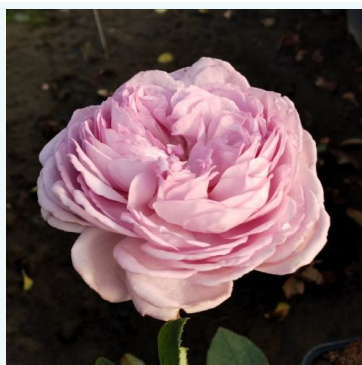

Rosa Regner

Lilla - tehybridrose
70-80 cm
intenst duftende rose - krydret aroma
Discovered by - pharmaROSA®